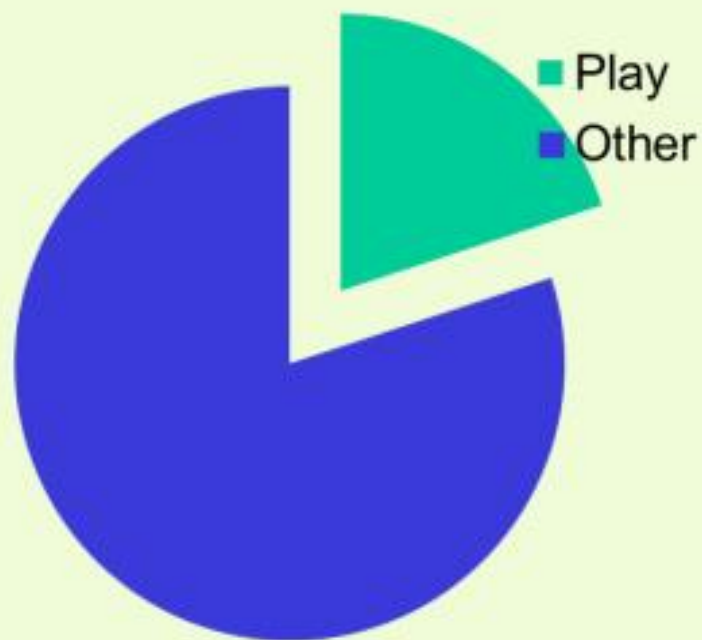

Opal Play Assembly 1

Our Agenda-

What is OPAL

Why is it important?

Rules!

What would you like to see?

What is OPAL?

Outside play and learning
OPAL is about having an
amazing hour of play...

EVERY DAY!

Why is this so important?

Play makes up 20% of school life

Per Year
231 hours
37 days
7.4 weeks

Primary Years
1.4 years

What would you do?

So what next?

What will happen NOW?